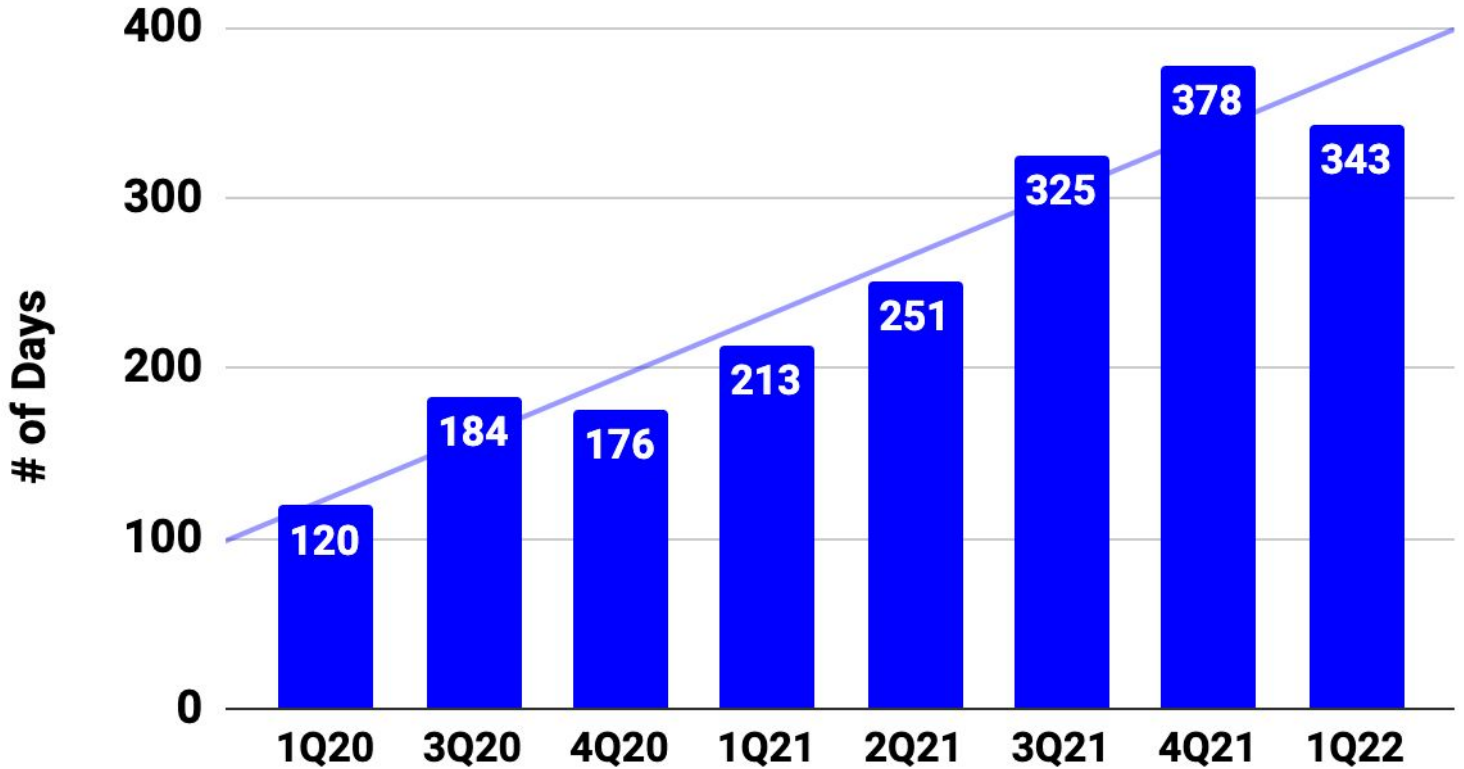

Average "Age" of Nonprofit in the Hat