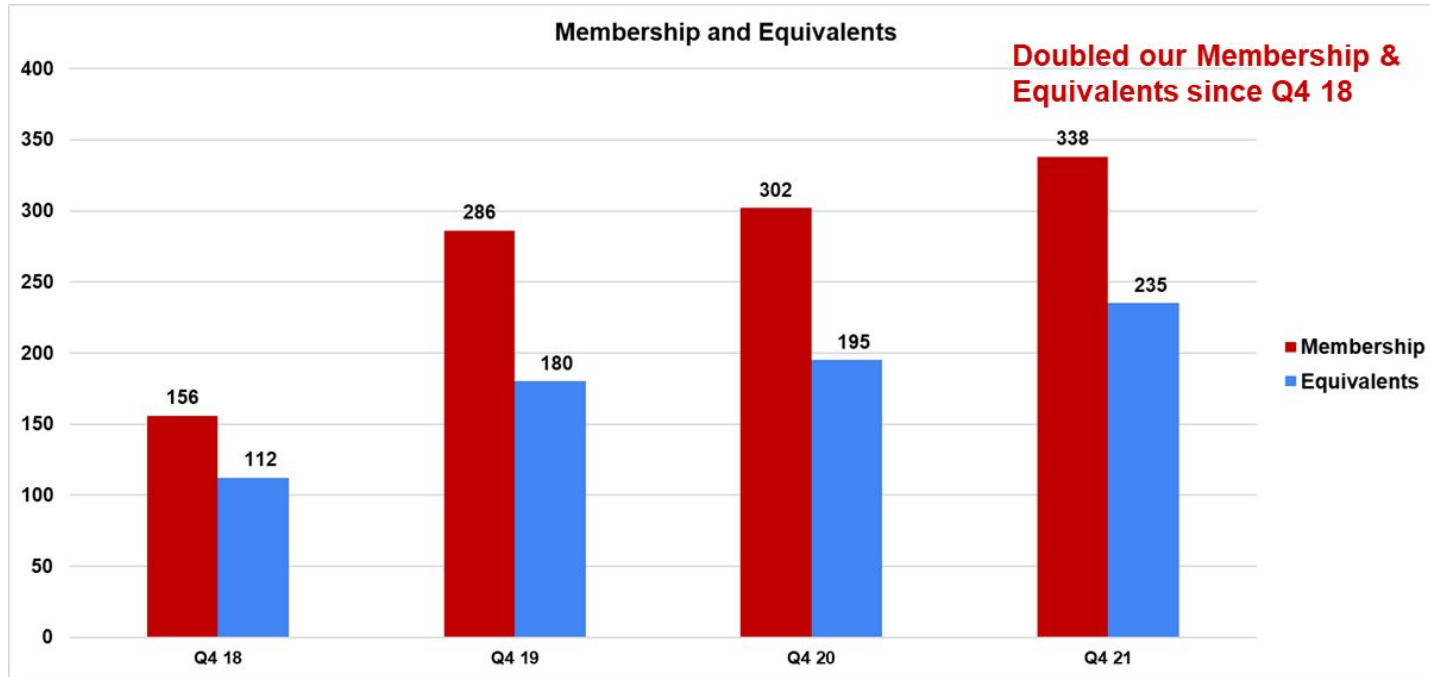

Donations

Since inception (July 2018) through tonight

\$264,000

Donations

Quarterly estimate as of January 2022

\$24,000

<https://100wwcdoorcounty.org/>

JOIN US

NOMINATE A NONPROFIT

DONATE

Membership Comparison

Membership Comparison

	<u>12/31/20</u>	<u>12/31/21</u>	<u>Change</u>
Members	302	338	+36
Equivalents			
Individual	130	175	+45
2 Member Team	41	36	-5
3 Member Team	3	4	+1
4 Member Team	21	20	-1
Total	195	235	+40
Equivalents			