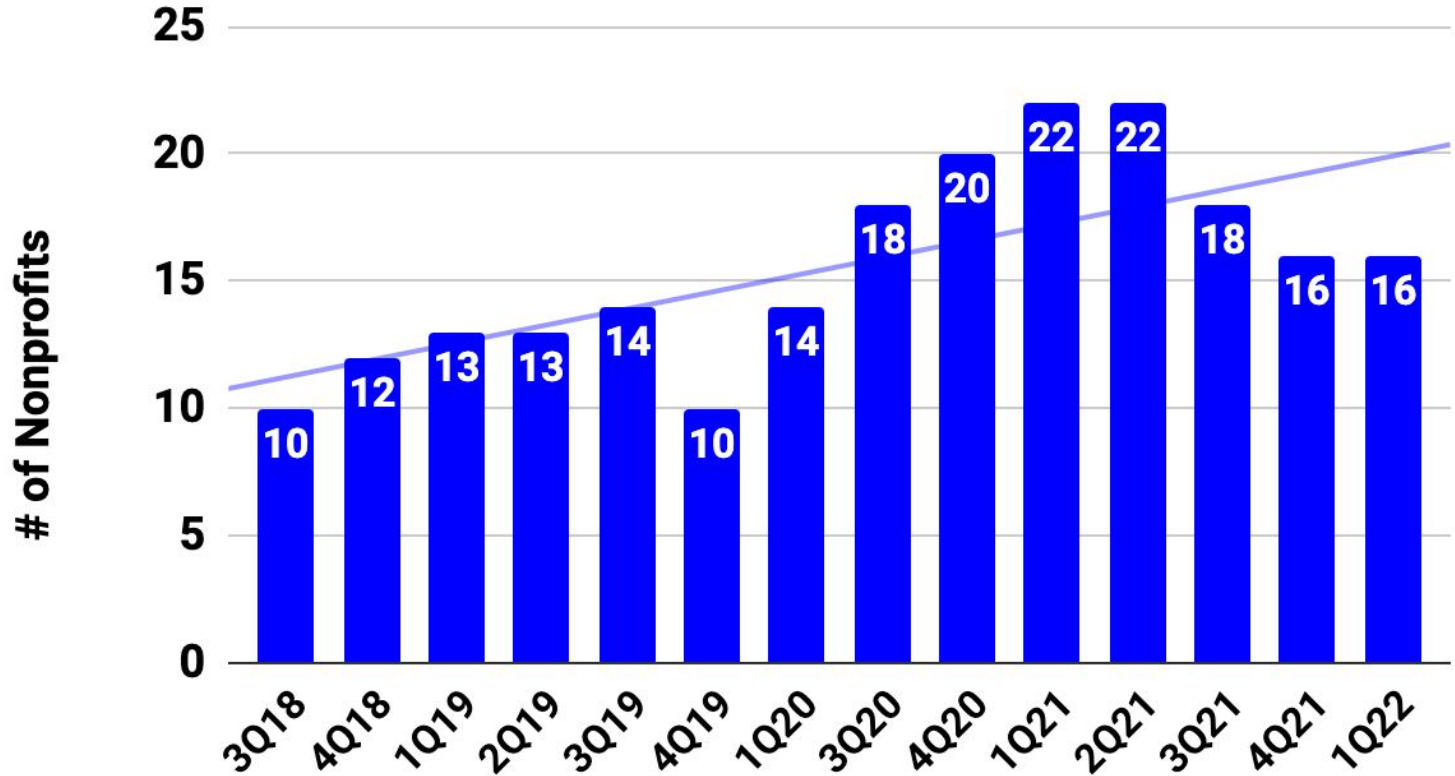

of Nonprofits in the Hat