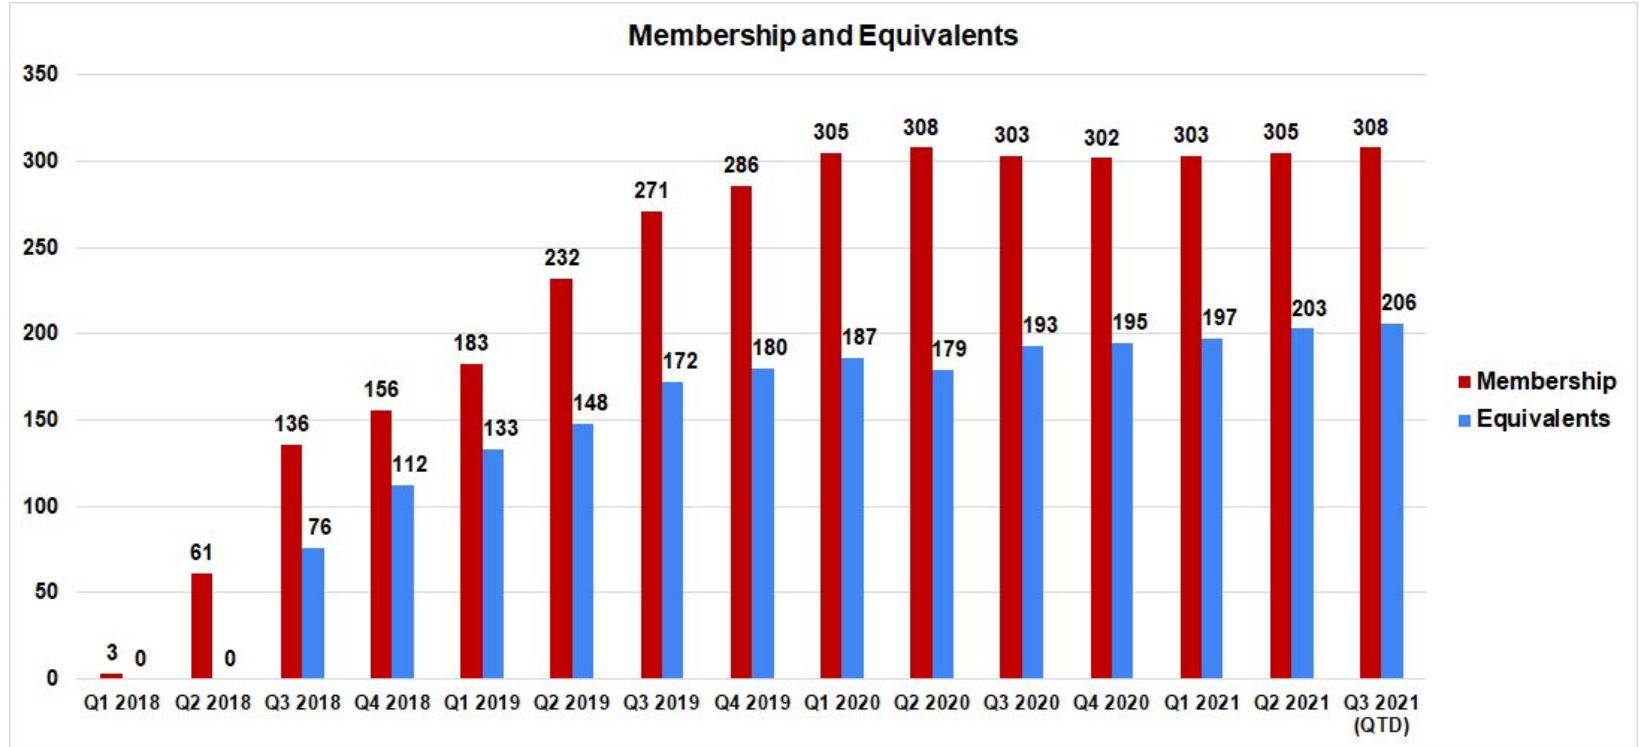

Membership